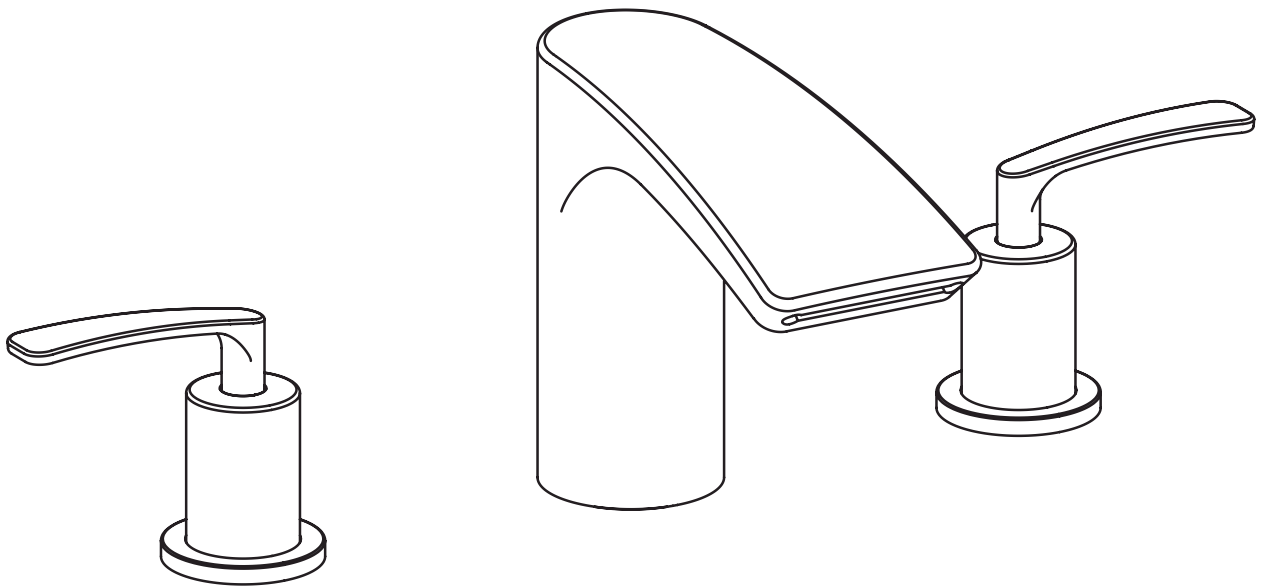

aquatica®

Function : Form : Fashion

Bollicine-S-205

3.5" 3-Hole Mounted Sink Faucet

Installation & Care Manual

EUROPE

Bollicine-S-205

3.5" 3-Hole Mounted Sink Faucet

PARTS LIST

Bollicine-S-205

3.5" 3-Hole Mounted Sink Faucet

INSTALLATION SEQUENCE

aquatica®

Function : Form : Fashion

3 IMPORTANT NOTE:

- Installation to be performed by qualified personnel
- Before connecting to mains, bleed the pipes to avoid damage.