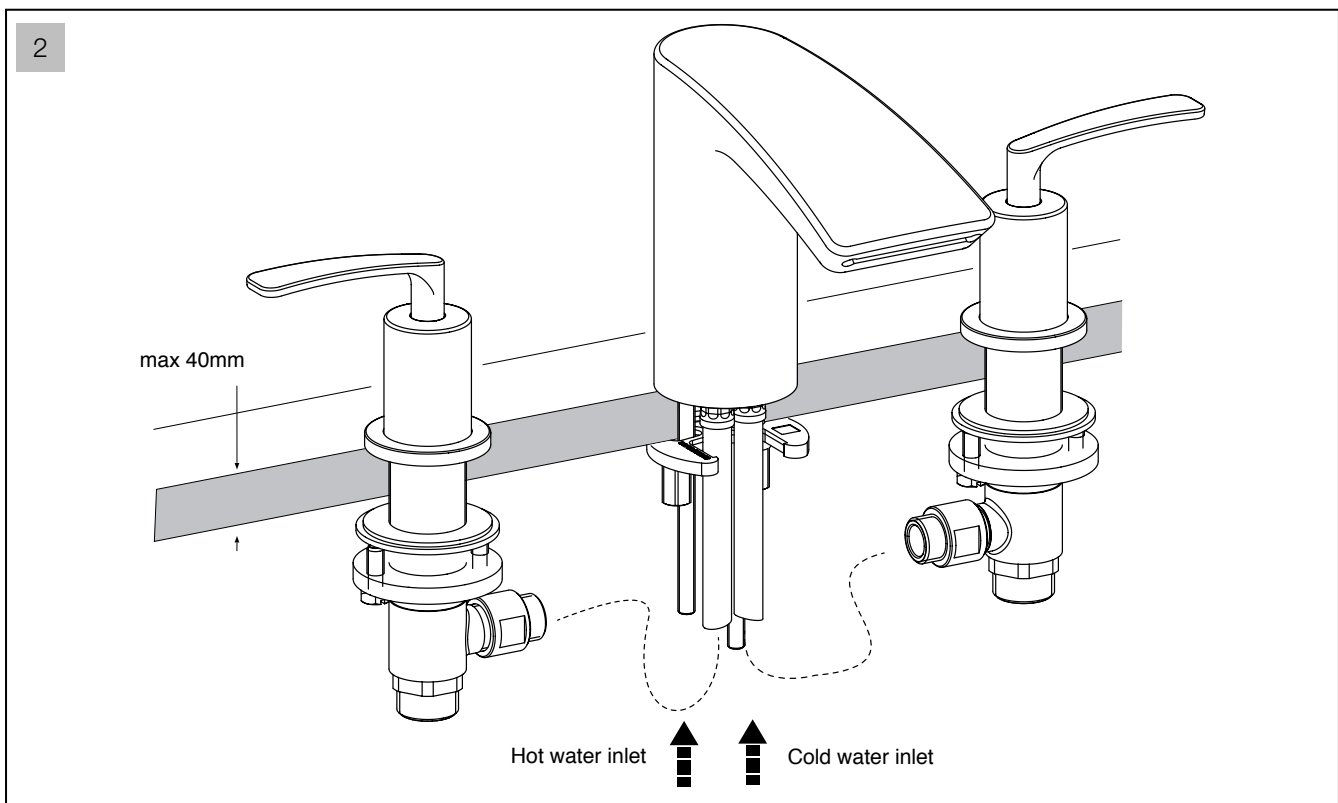

aquatica®

Function : Form : Fashion

Bollicine-S-205

3.5" 3-Hole Mounted Sink Faucet

Installation & Care Manual

EUROPE

Bollicine-S-205

3.5" 3-Hole Mounted Sink Faucet

PARTS LIST

Bollicine-S-205

3.5" 3-Hole Mounted Sink Faucet

INSTALLATION SEQUENCE

aquatica®

Function : Form : Fashion

3 IMPORTANT NOTE:

- Installation to be performed by qualified personnel
- Before connecting to mains, bleed the pipes to avoid damage.