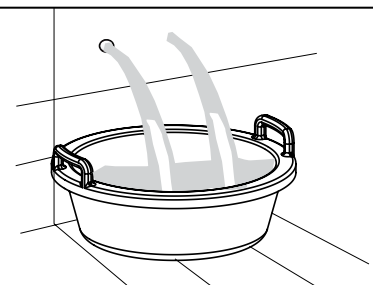

aquatica®

Function : Form : Fashion

Bollicine-S-205

3.5" 3-Hole Mounted Sink Faucet

Installation & Care Manual

EUROPE

Bollicine-S-205

3.5" 3-Hole Mounted Sink Faucet

PARTS LIST

Bollicine-S-205

3.5" 3-Hole Mounted Sink Faucet

INSTALLATION SEQUENCE

aquatica®

Function : Form : Fashion

3 IMPORTANT NOTE:

- Installation to be performed by qualified personnel
- Before connecting to mains, bleed the pipes to avoid damage.