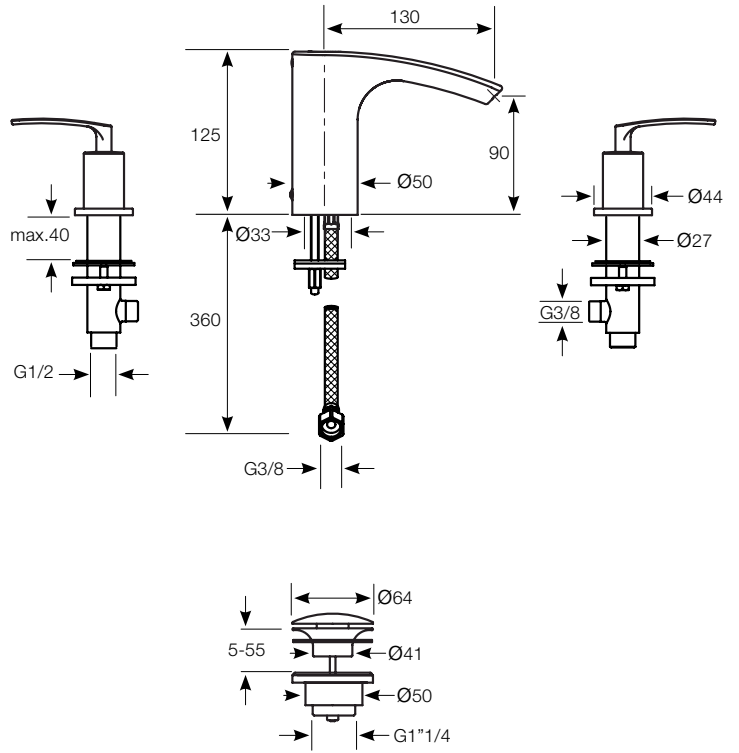

aquatica®

Function : Form : Fashion

Bollicine-S-205

3.5" 3-Hole Mounted Sink Faucet

Installation & Care Manual

EUROPE

Bollicine-S-205

3.5" 3-Hole Mounted Sink Faucet

PARTS LIST

Bollicine-S-205

3.5" 3-Hole Mounted Sink Faucet

INSTALLATION SEQUENCE

aquatica®

Function : Form : Fashion

3 IMPORTANT NOTE:

- Installation to be performed by qualified personnel
- Before connecting to mains, bleed the pipes to avoid damage.

aquatica®

Function : Form : Fashion

aquatica®

Function : Form : Fashion

CE

Aquatica Plumbing Europe LTD
Dzirnava iela 73-2, Riga, Latvia
13
EN 14516
CL1
CA-DA