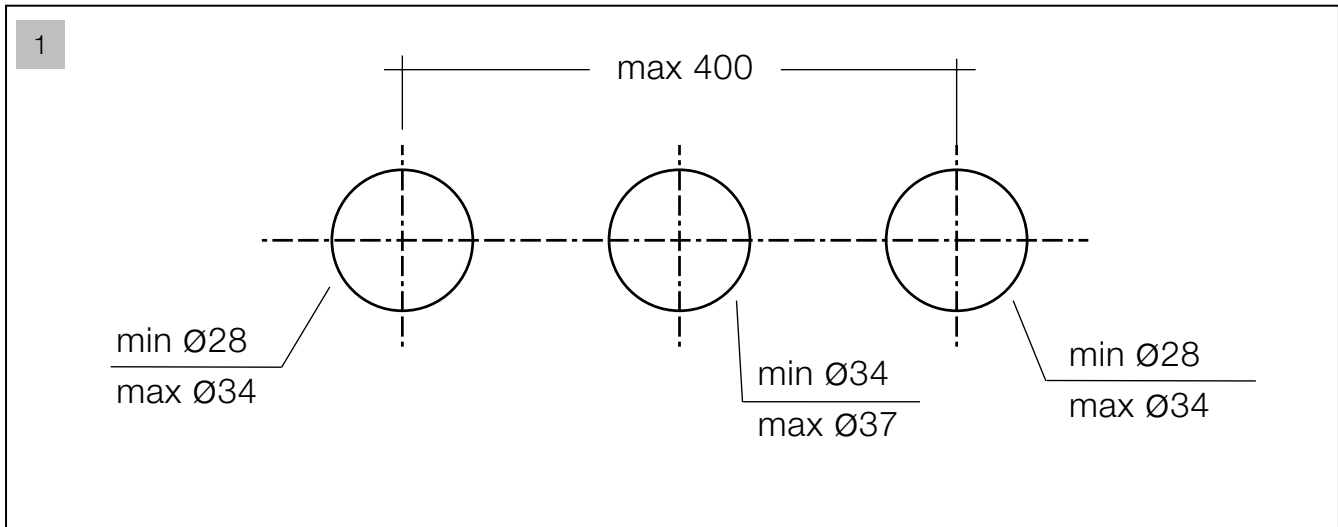

aquatica®

Function : Form : Fashion

Bollicine-S-205

3.5" 3-Hole Mounted Sink Faucet

Installation & Care Manual

EUROPE

Bollicine-S-205

3.5" 3-Hole Mounted Sink Faucet

PARTS LIST

Bollicine-S-205

3.5" 3-Hole Mounted Sink Faucet

INSTALLATION SEQUENCE

aquatica®

Function : Form : Fashion

3 IMPORTANT NOTE:

- Installation to be performed by qualified personnel
- Before connecting to mains, bleed the pipes to avoid damage.