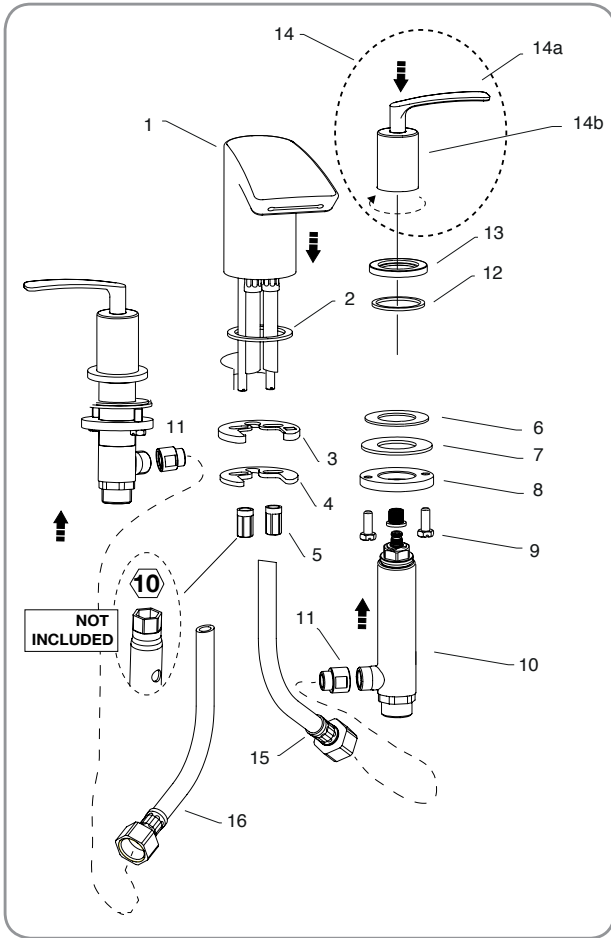

aquatica®

Function : Form : Fashion

Bollicine-S-205

3.5" 3-Hole Mounted Sink Faucet

Installation & Care Manual

EUROPE

Bollicine-S-205

3.5" 3-Hole Mounted Sink Faucet

PARTS LIST

Bollicine-S-205

3.5" 3-Hole Mounted Sink Faucet

INSTALLATION SEQUENCE

aquatica®

Function : Form : Fashion

3 IMPORTANT NOTE:

- Installation to be performed by qualified personnel
- Before connecting to mains, bleed the pipes to avoid damage.

aquatica®

Function : Form : Fashion

aquatica®

Function : Form : Fashion

CE

Aquatica Plumbing Europe LTD
Dzirnava iela 73-2, Riga, Latvia
13
EN 14516
CL1
CA-DA